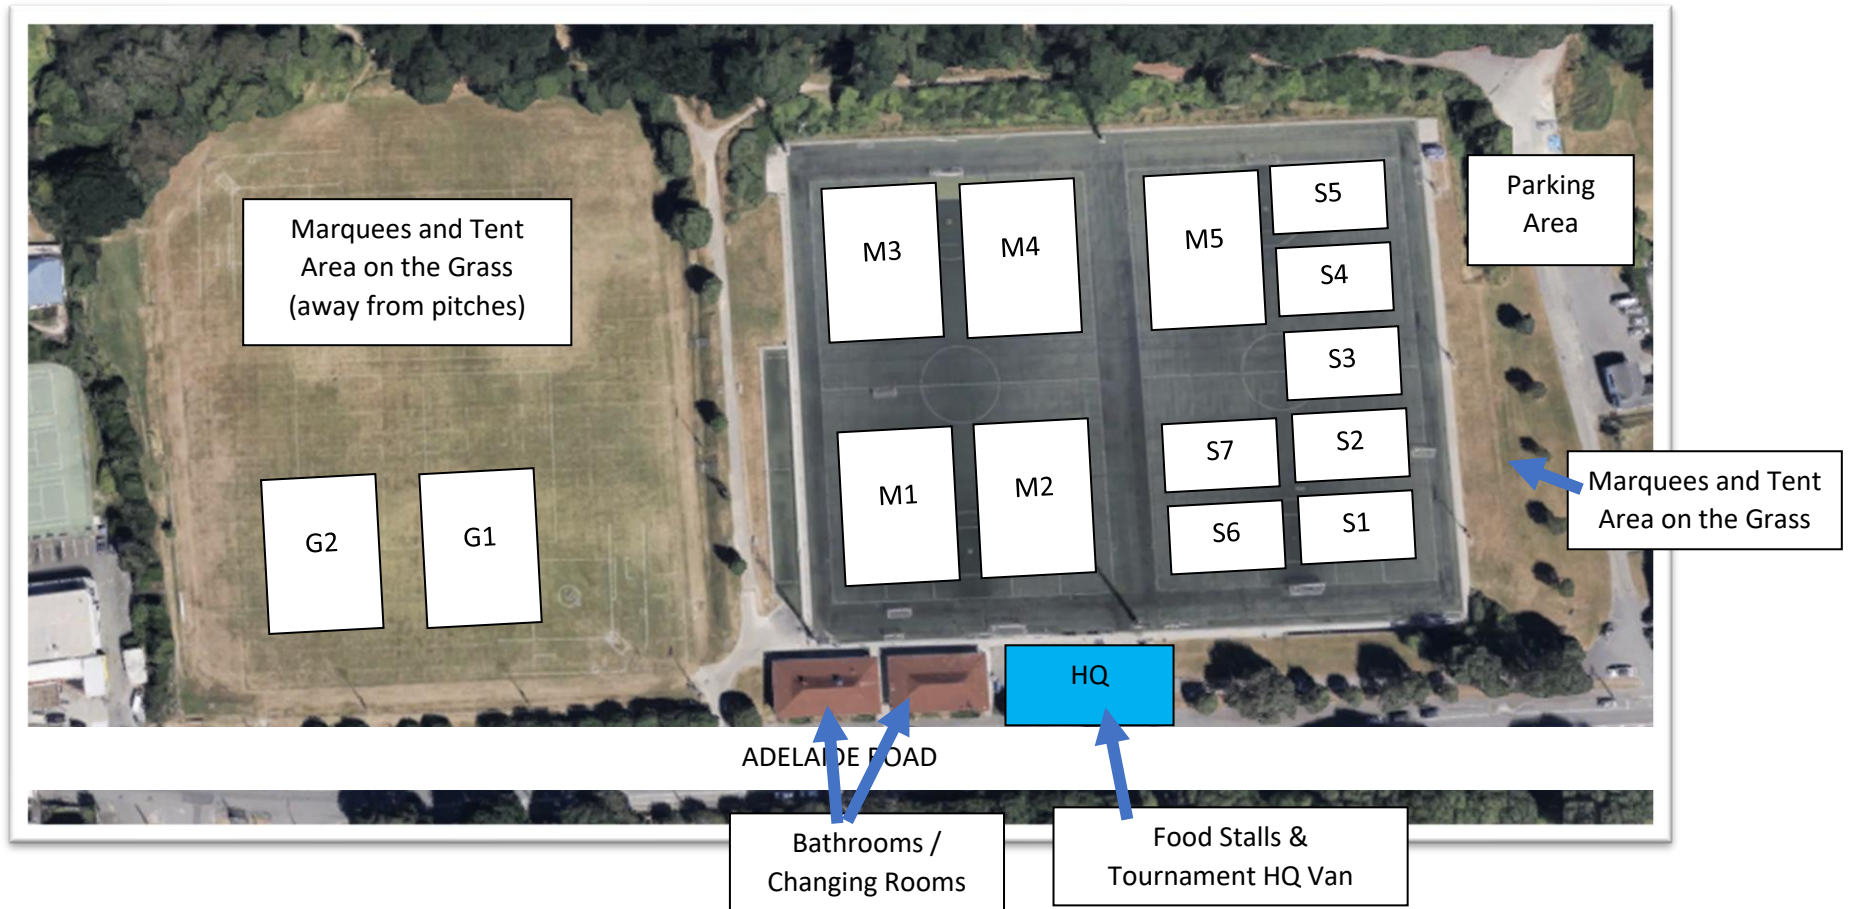

Wellington United Extra Time Tournament 2023 – Mixed Grade Pitch Layout

Wakefield Park on Adelaide Road

Wellington United Extra Time Tournament 2023 – Girls Pitch Layout

Wakefield Park on Adelaide Road